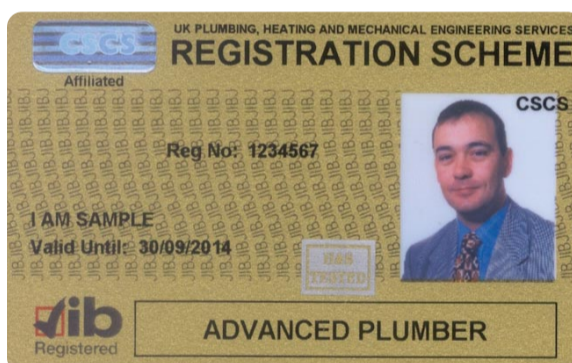

SNIJIB

A card scheme for plumbers in Scotland and Northern Ireland
0131 556 0600 www.snijib.org